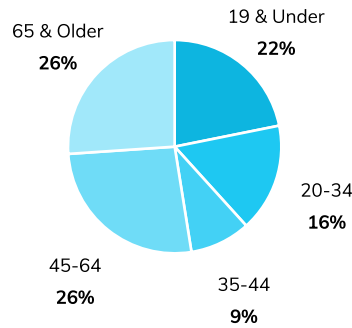

## Population

### Population Overview

Population 2020:	1,132
Population 2025:	1,123
Female Population 2020:	590
Male Population 2020:	541
Diversity Index:	11.2

### Population By Race

White:	97%
Hispanic or Latino:	3%
American Indian:	2%
Asian:	1%
Two or More Races:	1%
Some Other Race:	Below 1%
Black or African American:	Below 1%
Native Hawaiian or Pacific Islander:	Below 1%

### Population By Age 2020