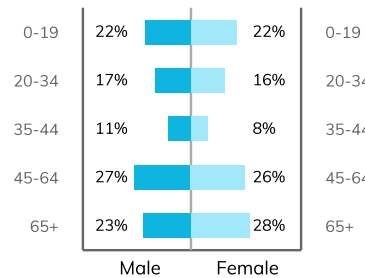

Age & Gender 2020