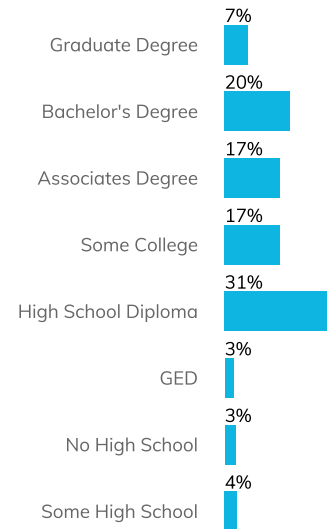

Description

Creighton is a city in Knox County, Nebraska, United States. The population was 1,154 at the 2010 census. Contents. 1 History; 2 Geography; 3 Demographics. A proud, beautiful community of over 1,200 people, Creighton is located in picturesque Northeastern Nebraska. Besides being the largest community, Creighton also has the only hospital in Knox County as well as many other unique businesses that draw patronage from throughout the area. Just a short drive from Niobrara State Park, Ashfall Fossil Beds, and Lewis and Clark Recreation Area, Creighton is full of exceptional hunting, fishing, and recreational opportunities unmatched throughout the State of Nebraska. With deep roots in the agricultural industry, a superior education system, and a supportive community, Creighton can certainly be the place you call home.

Education

Education Levels

Graduate Degree	57
Bachelor's Degree	161
High School Diploma	251

Education Attainment 2020

Source: ESRI®, 2020