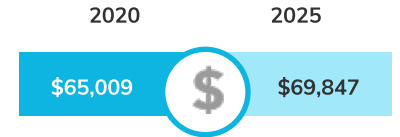

Average Household Income