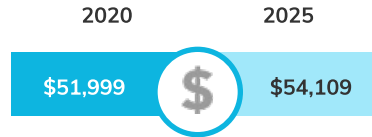

Housing Overview

2020 Median Home Value:	$108,889
2025 Median Home Value:	$131,452
2020 Total Housing Units:	602
2020 Owner Occupied Units:	429
2020 Renter Occupied Units:	107
2020 Vacant Units:	65
2025 Total Housing Units:	602
2025 Owner Occupied Units:	432
2025 Renter Occupied Units:	107
2025 Vacant Units:	67

Employment by Industry

Health Care/Social Assistance:	119
Agriculture/Forestry/Fishing/Hunting:	74
Public Administration:	56
Manufacturing:	56
Retail Trade:	53
Construction:	53
Finance/Insurance:	45
Utilities:	36
Other Services:	36
Educational Services:	36
Transportation/Warehousing:	18
Admin/Support/Waste Management Services:	10
Accommodation/Food Services:	9
Arts/Entertainment/Recreation:	7
Professional/Scientific/Tech Services:	6
Mining/Quarrying/Oil & Gas Extraction:	5
Wholesale Trade:	3
Real Estate/Rental/Leasing:	3
Information:	2
Management of Companies/Enterprises:	0

Income

Median Household Income