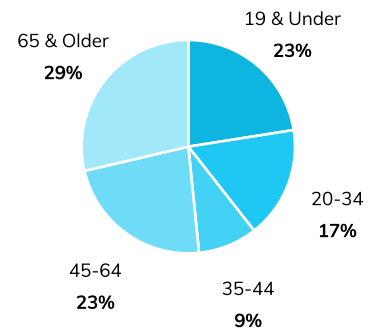

Population By Age 2025